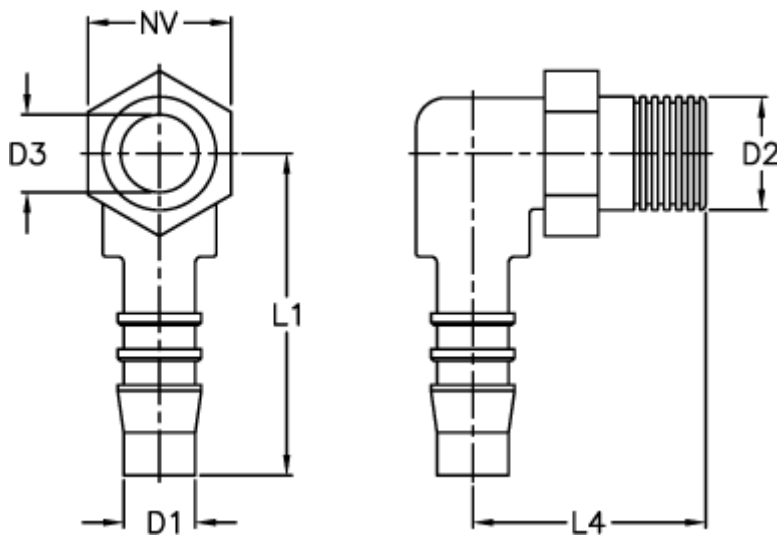

Article number: 027308911008

Description: Norma hose coupling WES 8 / R1/4

Measures

D1 = 8

D2 = R1/4

D3 = 5.6

L1 = 33.0

L4 = 27.5

NV = 14